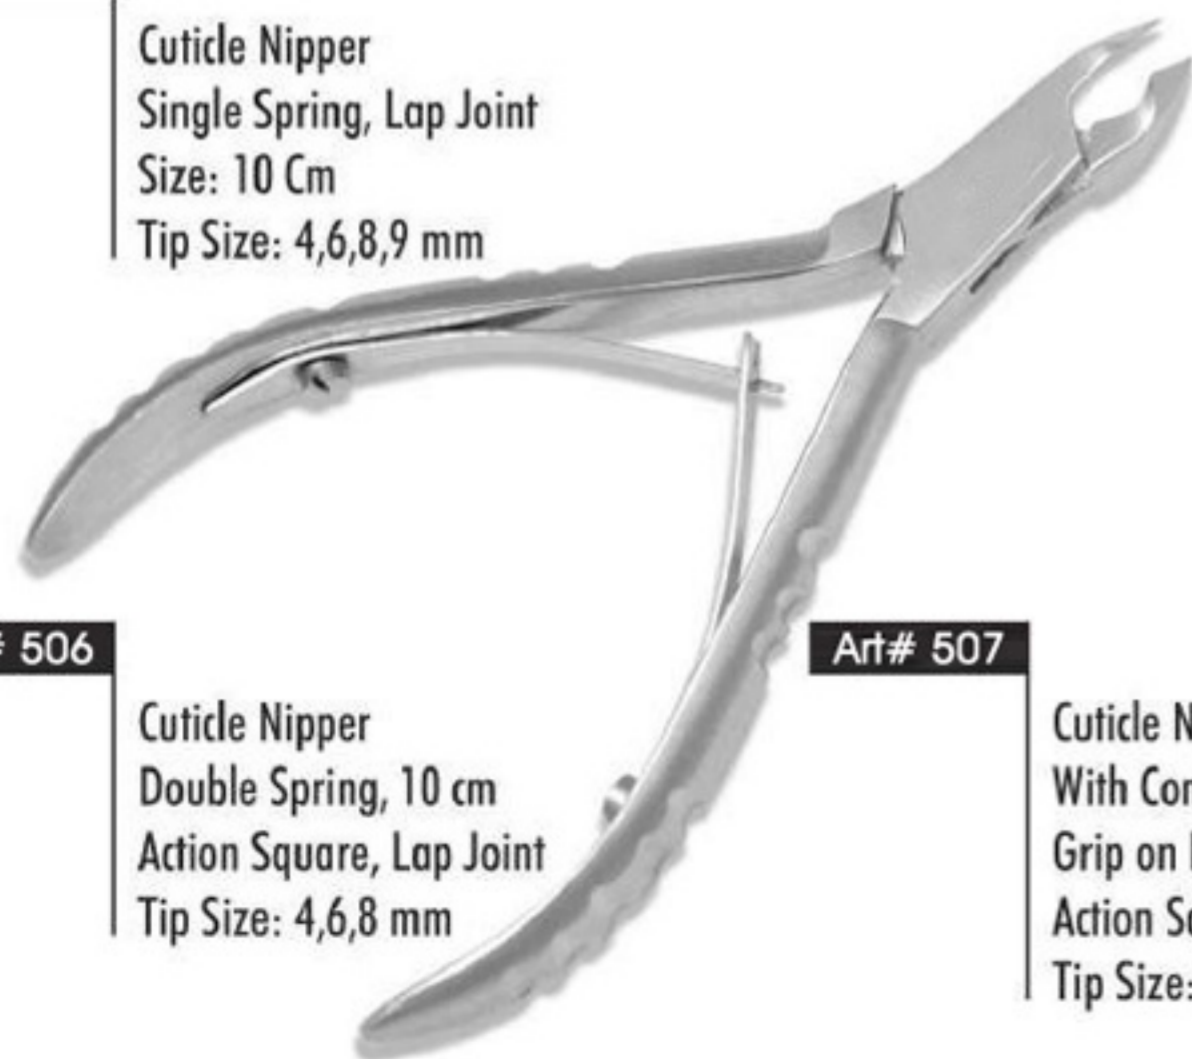

CUTICLE NIPPERS

Art# 501
Cuticle Nipper
Single Spring, Lap Joint
Size: 10 Cm
Tip Size: 4,6,8,9 mm

Art# 502
Cuticle Nipper
Single Spring, Lap Joint
Action Round
Size: 10,11 cm
Tip Size: 4,6,8,10 mm

Art# 503
Cuticle Nipper
Single Spring, Lap Joint
Action Square
Size: 10 cm
Tip Size: 4,6,8 mm

Art# 504
Cuticle Nipper
Single Spring, Lap Joint, 10 Cm
Double Finished Handle
Tip Size: 4,6,8,9 mm

Art# 505
Cuticle Nipper
Roller Spring, 10 cm
Action Square, Lap Joint
Tip Size: 4,6,8 mm

Art# 506
Cuticle Nipper
Double Spring, 10 cm
Action Square, Lap Joint
Tip Size: 4,6,8 mm