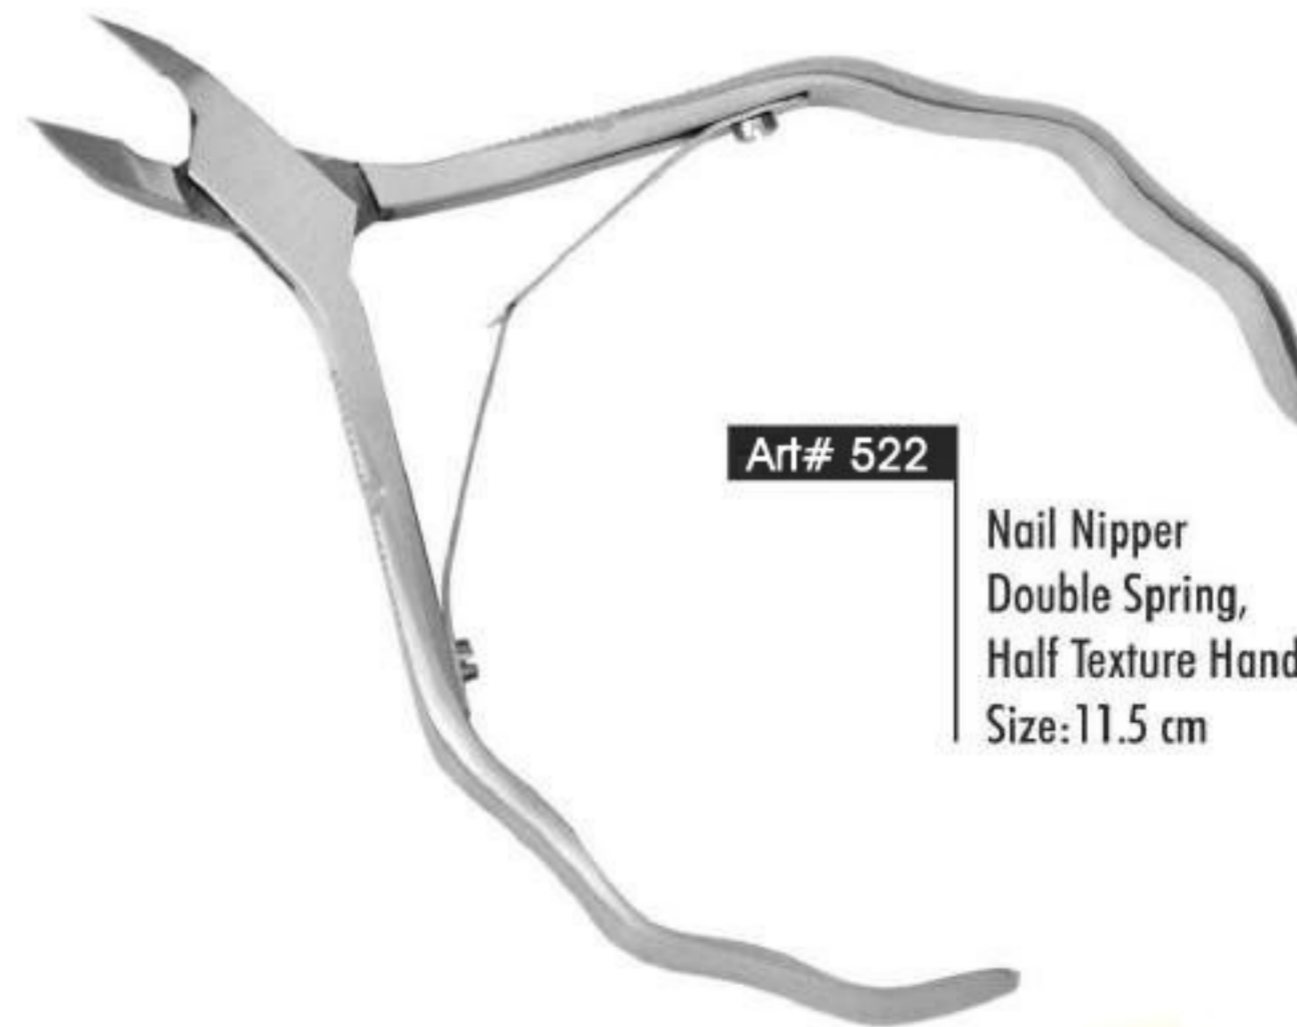

Art# 522

Nail Nipper
Double Spring,
Half Texture Handle
Size: 11.5 cm