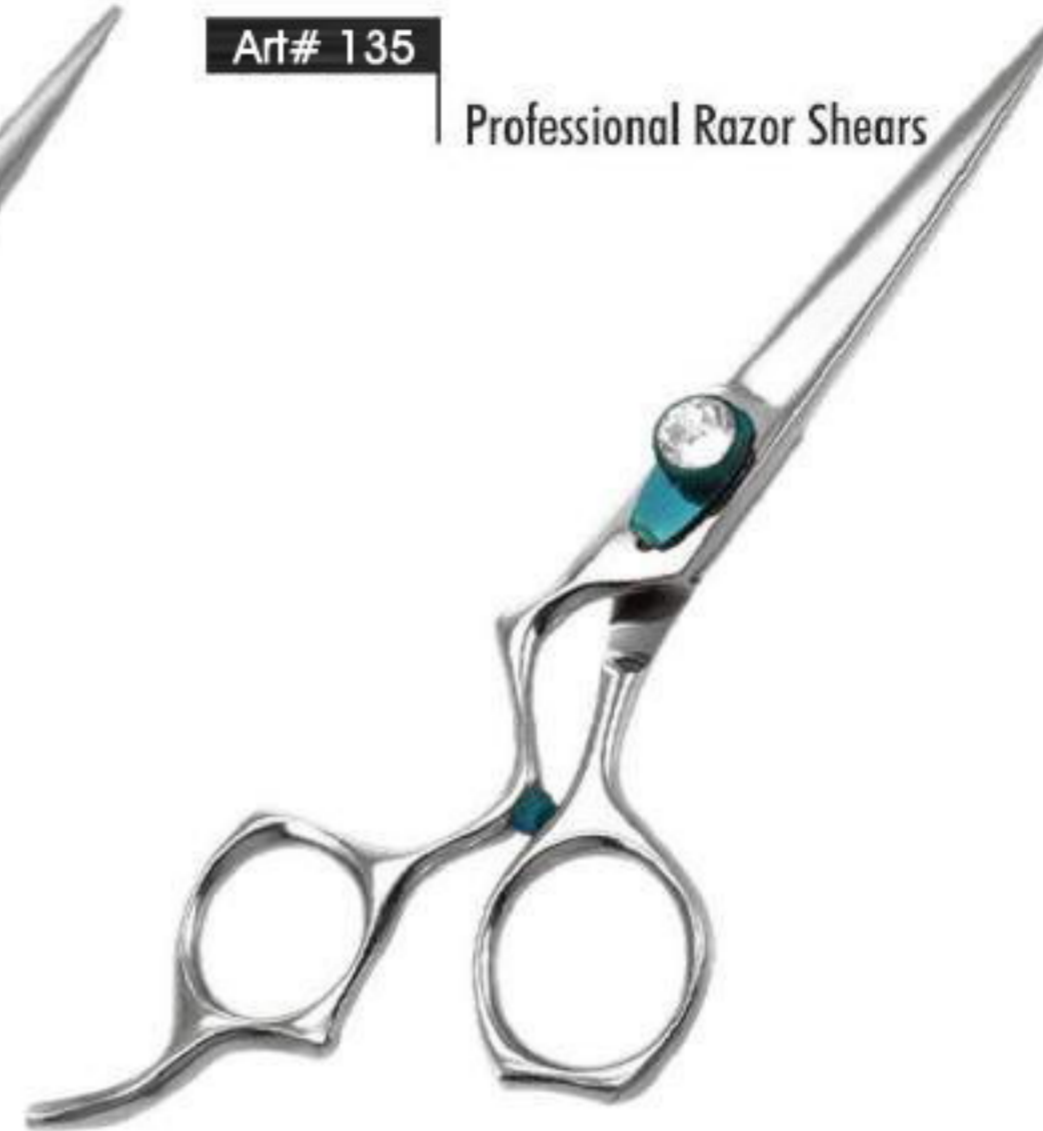

Professional Razor Shears
German Style

PROFESSIONAL HAIR SHEARS

Art# 133

Professional Razor Shears

Art# 134

Professional Razor Shears

Art# 135

Professional Razor Shears