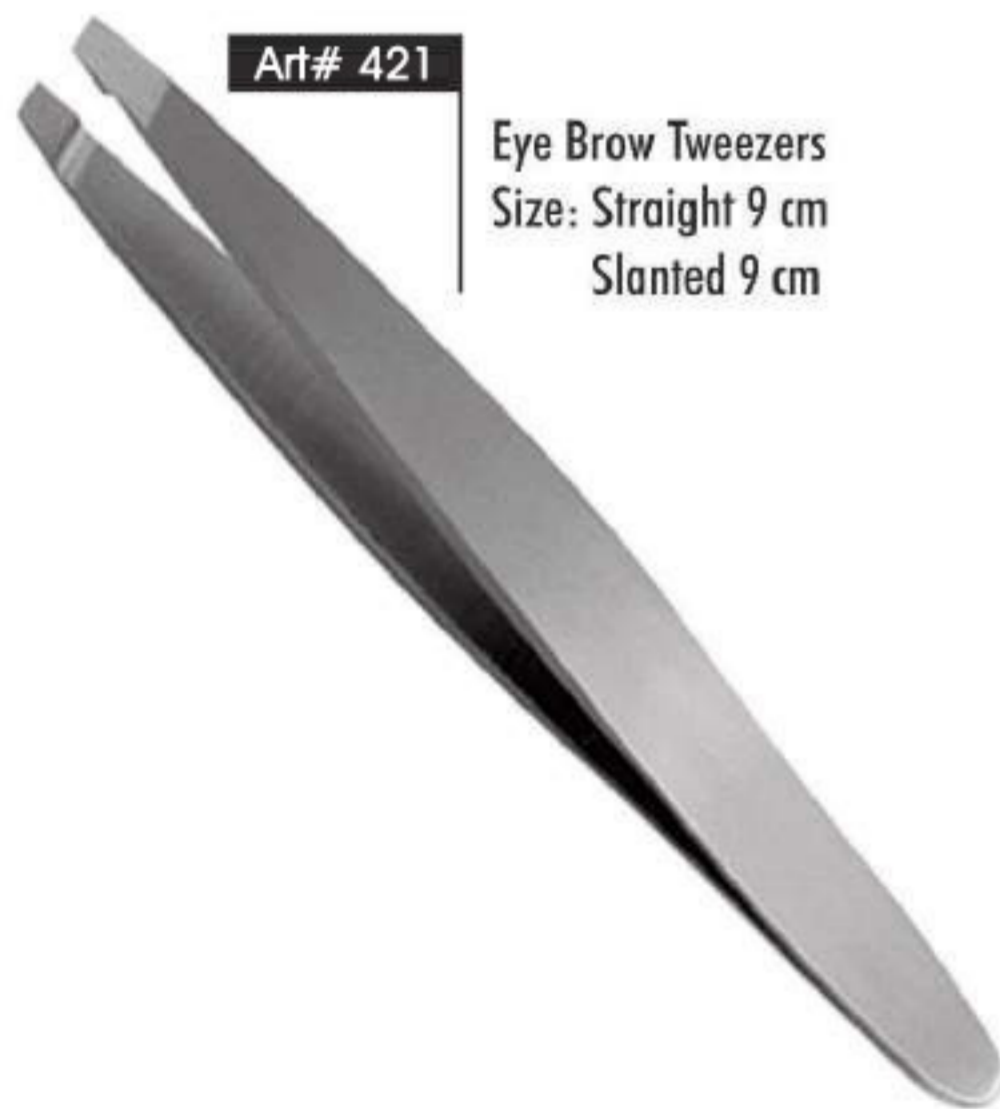

Eye Brow Tweezers
Pointed
Size: 10 cm

Art# 419

Eye Brow Tweezers
Size: Straight 10.5 cm
Slanted 10.5 cm

Art# 420

Eye Brow Tweezers
Pointed
Size: 7 cm

Art# 421

Eye Brow Tweezers
Size: Straight 9 cm
Slanted 9 cm