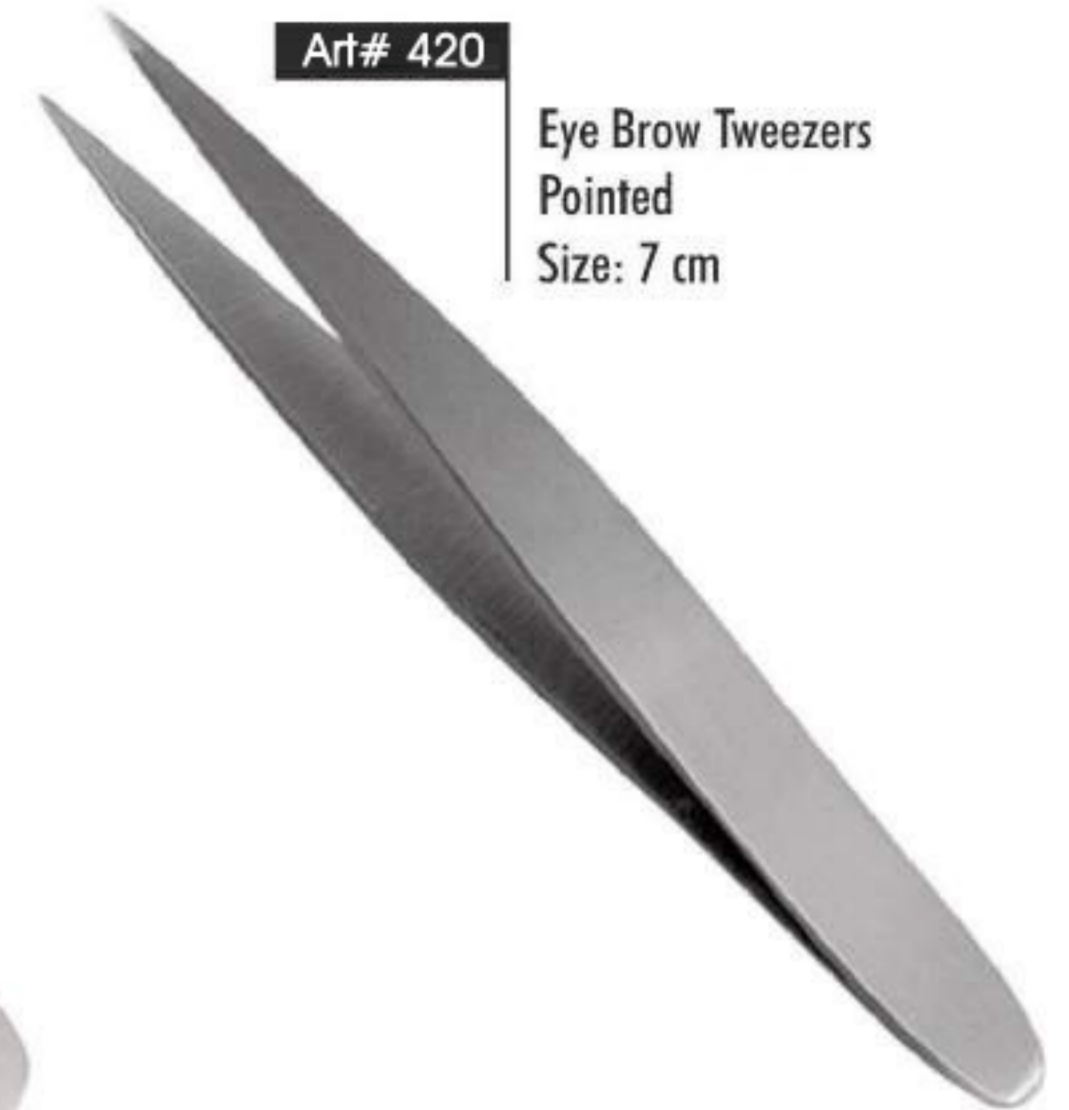

Art# 420

Eye Brow Tweezers
Pointed
Size: 7 cm