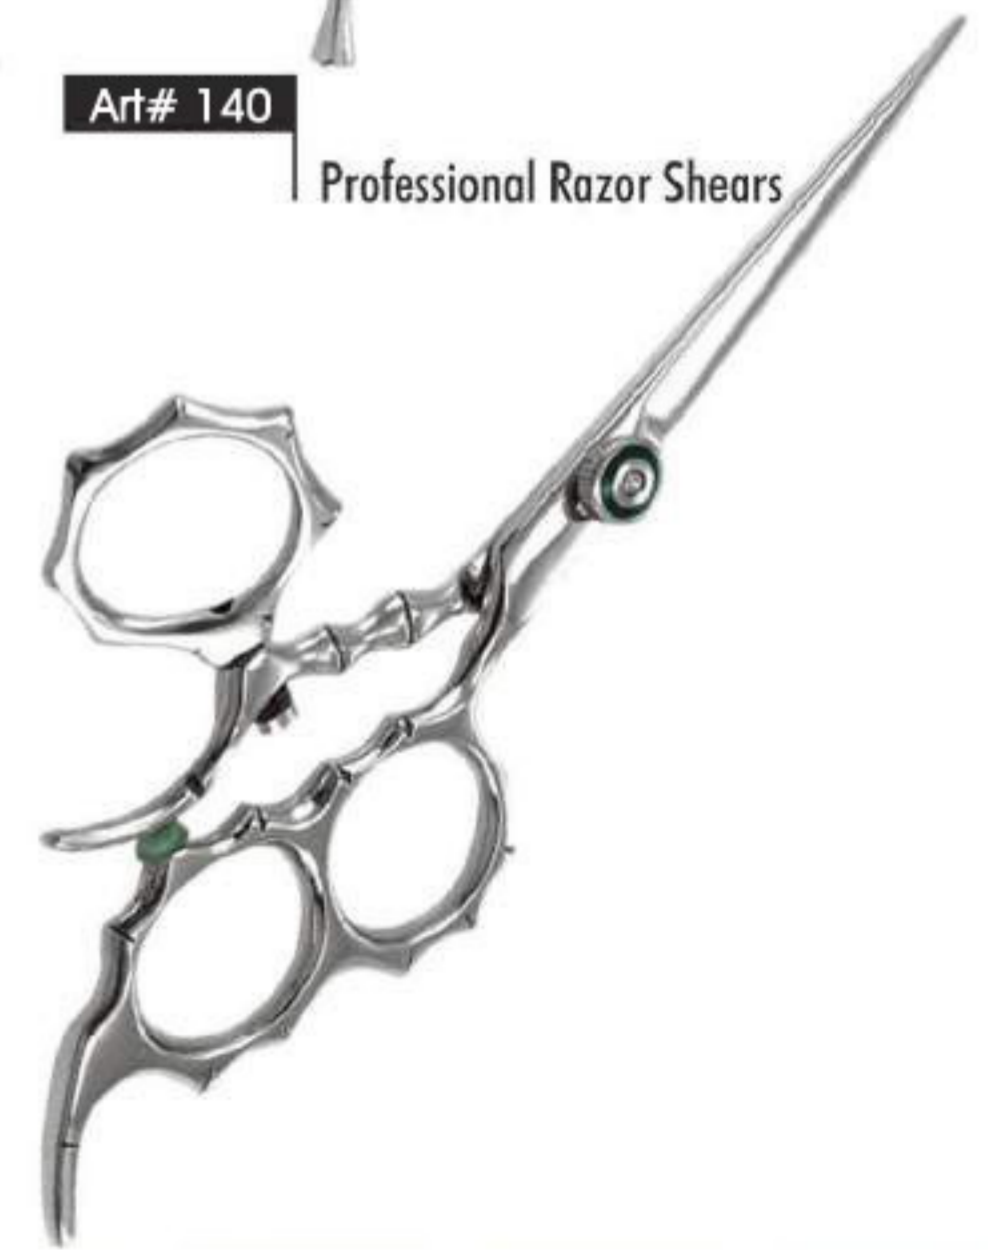

Art# 140

Professional Razor Shears

PROFESSIONAL HAIR SHEARS

THINNING SCISSORS

Art# 1001

Blending & Thining Shears
On-sided 40 Teeth
Size: 6"

Art# 1002

Blending & Thining Shears
On-sided 28 Teeth
Size: 5.5"