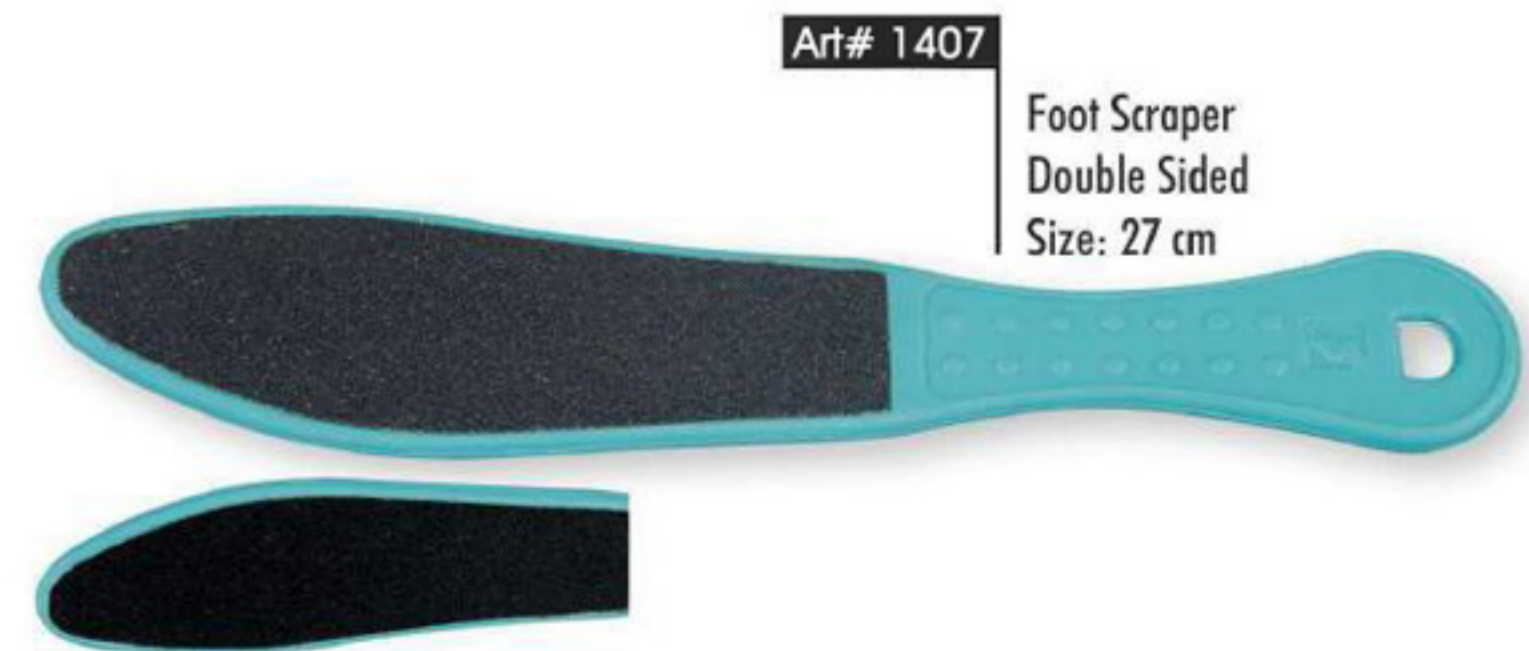

FOOT SCRAPERS