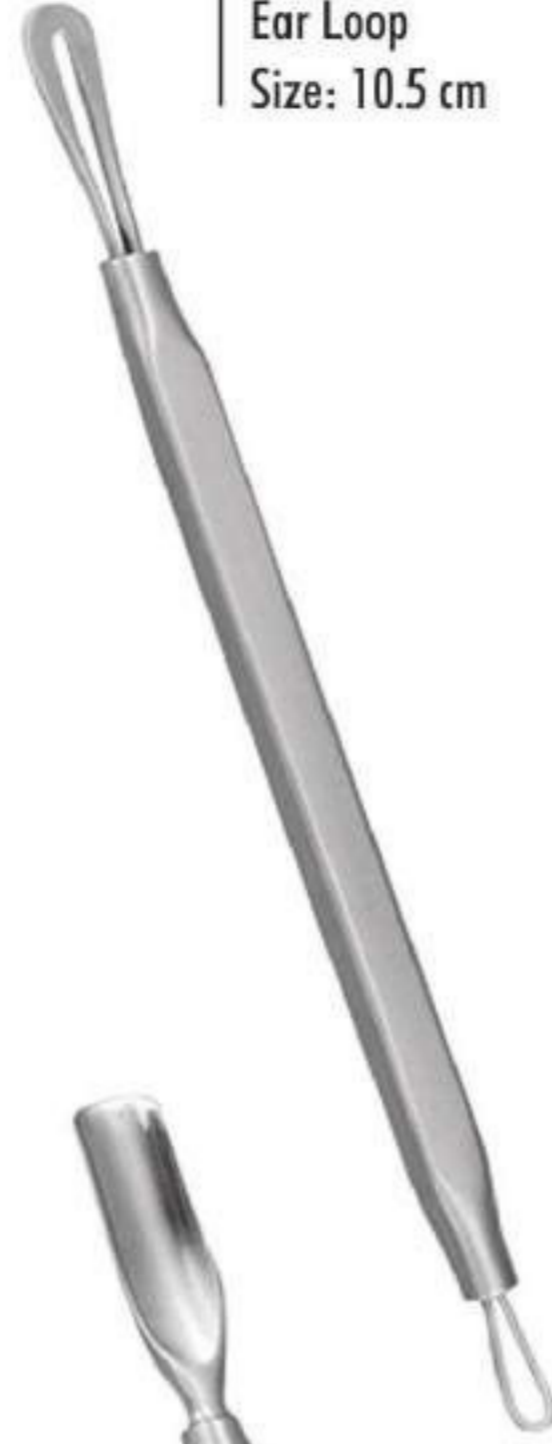

Art# 315

Ear Loop
Size: 10.5 cm