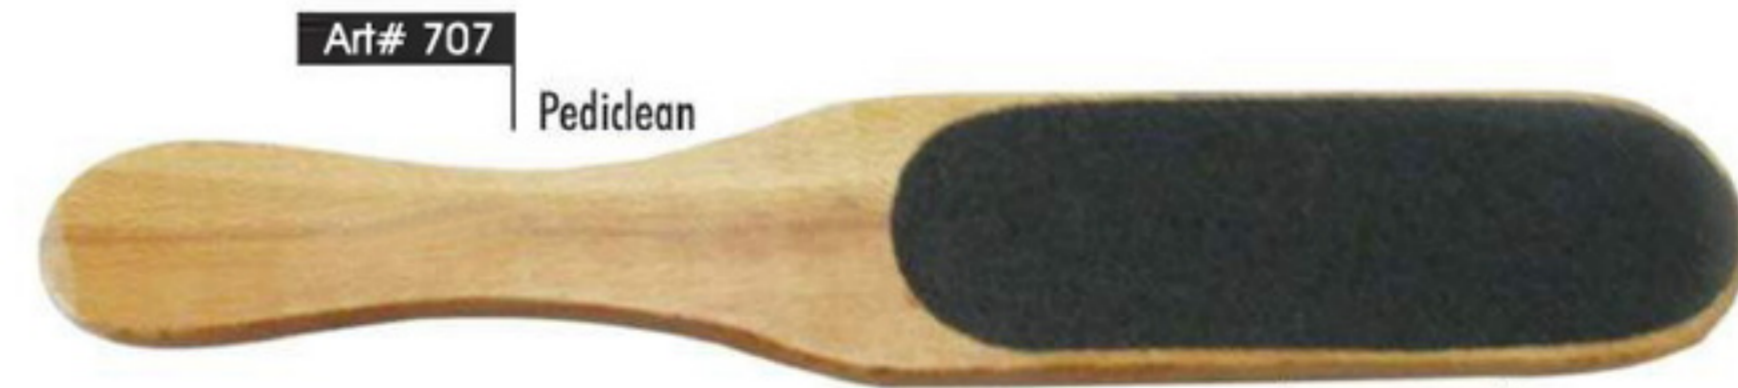

Art# 709
Nail File
Plastic Handle Color